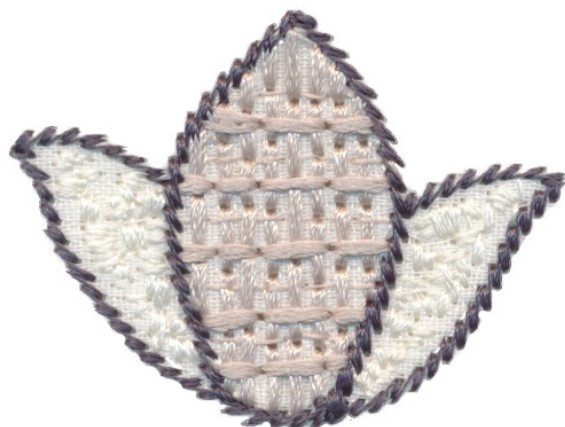

80326-18 Blooming Wreath Floral 5

Size Inches:	Size mm:	Stitch Count:
1.65 X 1.70 in.	42.0 X 43.2 mm	3100 St.

■ 1. Single Color Design..... 0132

80326-19 Blooming Wreath Floral 6

Size Inches:	Size mm:	Stitch Count:
1.08 X 1.12 in.	27.5 X 28.4 mm	370 St.

■ 1. Bronze Detail..... 0771
 ■ 2. Light Gray Detail..... 0105

Note: Some designs in this collection may have been created using unique special stitches and/or techniques. To preserve design integrity when rescaling or rotating designs in your software, always rescale or rotate designs using the handles directly on-screen.

80326-20 Blooming Wreath Floral 7

Size Inches: Size mm: Stitch Count:
 1.22 X 1.62 in. 31.0 X 41.1 mm 1241 St.

- 1. Off White Detail 0101
- 2. Beige Detail 0170
- 3. Dark Gray Detail..... 0132

80326-21 Blooming Wreath Leaves