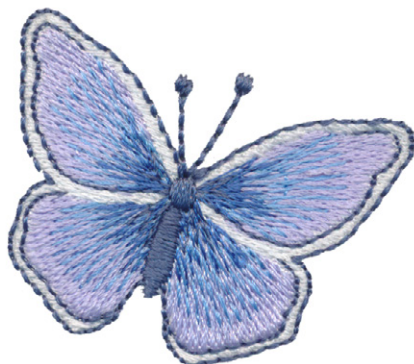

80328-13 Spring Wishes Butterfly 2

Size Inches: Size mm: Stitch Count:
1.65 X 1.87 in.   **41.8 X 47.4 mm**   **4932 St.**

	1. White Detail	0010
	2. Lavender Detail	3450
	3. Light Blue Shading	3820
	4. Medium Blue Shading	3620
	5. Dark Blue Detail	3654