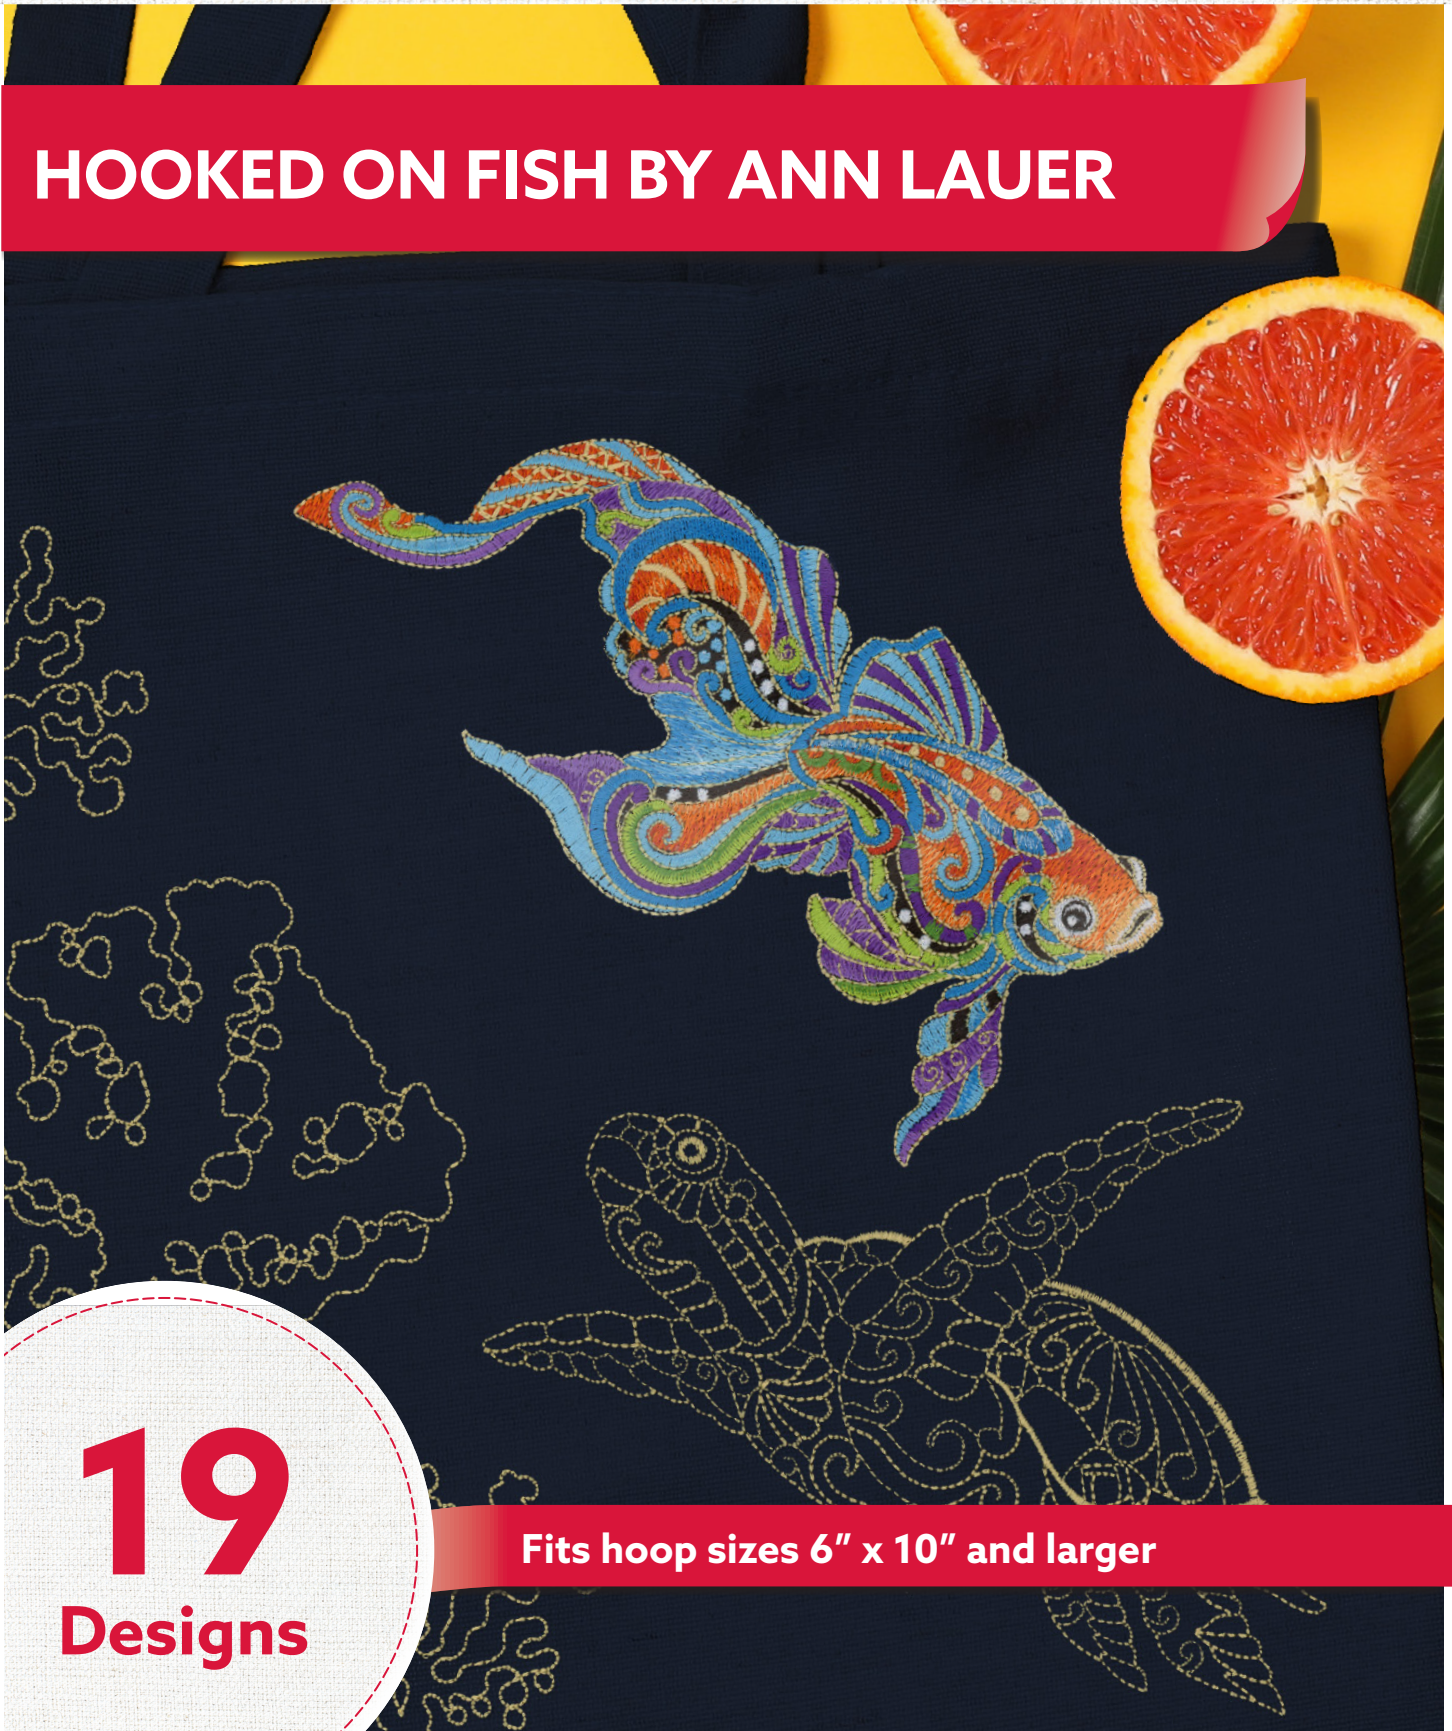

HOOKED ON FISH BY ANN LAUER

19
Designs

Fits hoop sizes 6" x 10" and larger

THREAD LIST

Isacord Thread Colors

0015 White	2910 Grape
0020 Black	3130 Dawn of Violet
0741 Wheat	3901 Tropical Blue
1030 Passion Fruit	3910 Crystal Blue
1310 Hunter Orange	3962 River Mist
1335 Dark Rust	5633 Lime
2900 Deep Purple	5912 Erin Green