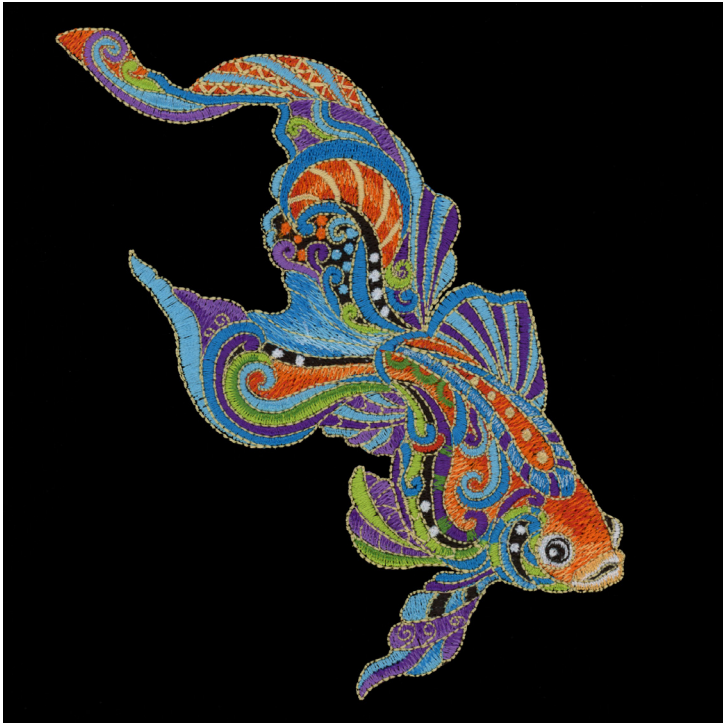

Note: Some designs in this collection may have been created using unique special stitches and/or techniques. To preserve design integrity when rescaling or rotating designs in your software, always rescale or rotate designs using the handles directly on-screen.

80336-04 Fish 3

Size Inches: Size mm: Stitch Count:
6.07 X 5.60 in.   154.2 X 142.2 mm   34380 St.

■ 1. Black Detail	0020
■ 2. Orange Detail	1310
■ 3. Dark Rust Detail	1335
■ 4. Light Orange Detail	1030
■ 5. Blue Detail	3910
■ 6. Purple Detail	2910
■ 7. Deep Purple Detail	2900
■ 8. Green Detail	5912
■ 9. Dark Green Detail	5633
■ 10. Dark Blue Detail	3901
■ 11. Light Blue Detail	3962
□ 12. White Detail	0015
■ 13. Tan Detail	0741
■ 14. Black Detail	0020
□ 15. White Detail	0015