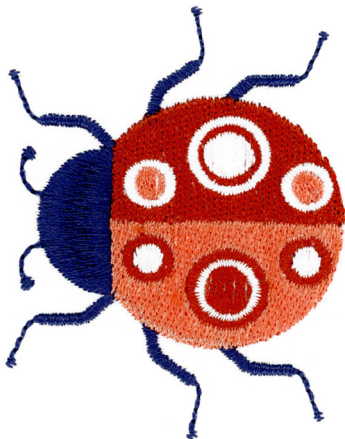

## 80341-07 Bug 7

Size Inches:                      Size mm:                      Stitch Count:  
 2.10 X 1.78 in.      53.3 X 45.2 mm      4441 St.

	1. Dark Blue Detail .....	3654
	2. Light Teal Detail .....	4152
	3. Medium Teal Detail .....	4332
	4. White Detail .....	0010
	5. Light Orange Detail .....	1430
	6. Dark Blue Shell Detail .....	3654

## 80341-08 Bug 8

Size Inches:                      Size mm:                      Stitch Count:  
 2.53 X 1.94 in.      64.2 X 49.4 mm      5261 St.

	1. Dark Blue Detail .....	3654
	2. Light Orange Detail .....	1430
	3. Dark Orange Detail .....	1311
	4. White Detail .....	0010