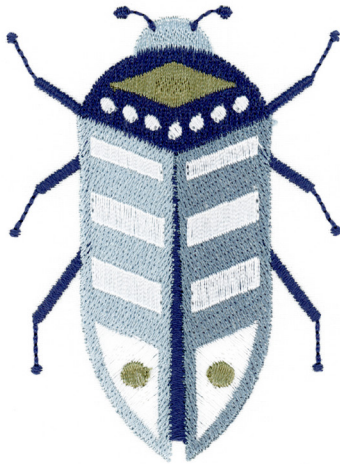

## 80341-01 Bug 1

Size Inches:                      Size mm:                      Stitch Count:  
 2.64 X 2.65 in.    67.2 X 67.3 mm            6019 St.

	1. Dark Blue Legs and Antenna.....	3654
	2. Dark Green Detail.....	6133
	3. Light Green Detail .....	0453
	4. Light Teal Detail.....	4152
	5. Medium Teal Detail.....	4332
	6. Dark Blue Shell Detail .....	3654
	7. White Detail .....	0010

## 80341-02 Bug 2

Size Inches:                      Size mm:                      Stitch Count:  
 3.17 X 2.02 in.    80.6 X 51.2 mm            6900 St.

	1. Dark Blue Legs and Head .....	3654
	2. Light Teal Detail.....	4152
	3. Dark Green Detail.....	6133
	4. Light Green Detail .....	0453
	5. White Detail .....	0010
	6. Dark Blue Spots .....	3654

### 80341-03 Bug 3

Size Inches:	Size mm:	Stitch Count:
3.40 X 2.45 in.	86.3 X 62.3 mm	7915 St.

	1. Dark Blue Legs and Body.....	3654
	2. Light Teal Detail.....	4152
	3. Medium Teal Detail.....	4332
	4. Dark Blue Shell Detail .....	3654
	5. White Detail.....	0010
	6. Light Green Detail .....	0453