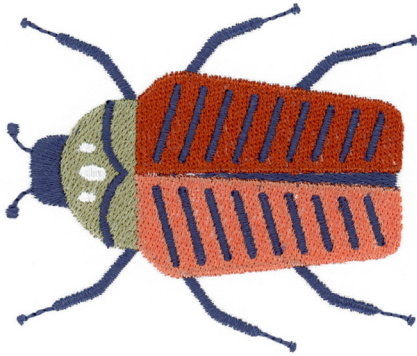

### 80341-03 Bug 3

Size Inches:	Size mm:	Stitch Count:
3.40 X 2.45 in.	86.3 X 62.3 mm	7915 St.

	1. Dark Blue Legs and Body.....	3654
	2. Light Teal Detail.....	4152
	3. Medium Teal Detail.....	4332
	4. Dark Blue Shell Detail .....	3654
	5. White Detail.....	0010
	6. Light Green Detail .....	0453

### 80341-04 Bug 4

Size Inches:	Size mm:	Stitch Count:
2.98 X 2.21 in.	75.8 X 56.0 mm	3925 St.

	1. Dark Blue Detail .....	3654
	2. Light Teal Detail.....	4152
	3. Medium Teal Detail.....	4332
	4. Light Green Detail .....	0453
	5. White Detail .....	0010

## 80341-05 Bug 5

Size Inches:                      Size mm:                      Stitch Count:  
 2.53 X 2.94 in.      64.2 X 74.6 mm      6962 St.

	1. Dark Blue Detail .....	3654
	2. Light Green Detail .....	0453
	3. Dark Orange Detail.....	1311
	4. Light Orange Detail .....	1430
	5. Dark Blue Shell Stripes .....	3654
	6. White Spots .....	0010