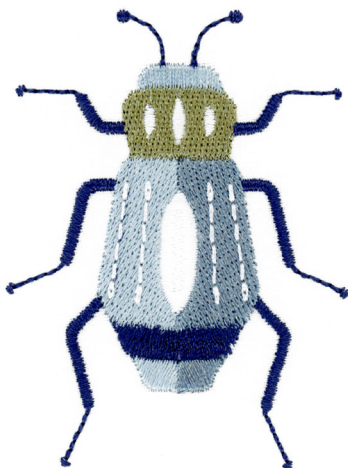

## 80341-02 Bug 2

Size Inches:                      Size mm:                      Stitch Count:  
 3.17 X 2.02 in.    80.6 X 51.2 mm            6900 St.

	1. Dark Blue Legs and Head .....	3654
	2. Light Teal Detail.....	4152
	3. Dark Green Detail.....	6133
	4. Light Green Detail .....	0453
	5. White Detail .....	0010
	6. Dark Blue Spots .....	3654

Note: Some designs in this collection may have been created using unique special stitches and/or techniques. To preserve design integrity when rescaling or rotating designs in your software, always rescale or rotate designs using the handles directly on-screen.

### 80341-03 Bug 3

Size Inches:	Size mm:	Stitch Count:
3.40 X 2.45 in.	86.3 X 62.3 mm	7915 St.

	1. Dark Blue Legs and Body.....	3654
	2. Light Teal Detail.....	4152
	3. Medium Teal Detail.....	4332
	4. Dark Blue Shell Detail .....	3654
	5. White Detail.....	0010
	6. Light Green Detail .....	0453

### 80341-04 Bug 4

Size Inches:	Size mm:	Stitch Count:
2.98 X 2.21 in.	75.8 X 56.0 mm	3925 St.

	1. Dark Blue Detail .....	3654
	2. Light Teal Detail.....	4152
	3. Medium Teal Detail.....	4332
	4. Light Green Detail .....	0453
	5. White Detail .....	0010