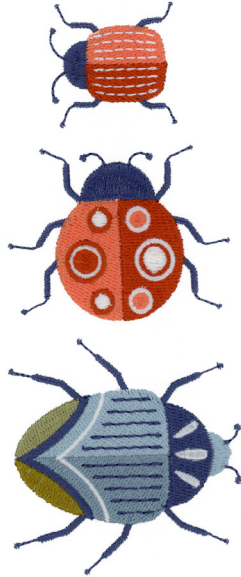

Note: Some designs in this collection may have been created using unique special stitches and/or techniques. To preserve design integrity when rescaling or rotating designs in your software, always rescale or rotate designs using the handles directly on-screen.

80341-13 Beetles Border

Size Inches: Size mm: Stitch Count:
6.39 X 2.64 in.   162.2 X 67.2 mm   13241 St.

	1. Dark Blue Legs and Antenna.....	3654
	2. Dark Green Detail.....	6133
	3. Light Green Detail	0453
	4. Light Teal Detail.....	4152
	5. Medium Teal Detail.....	4332
	6. Dark Blue Shell Detail	3654
	7. Light Orange Detail	1430
	8. Dark Orange Detail.....	1311
	9. White Detail	0010