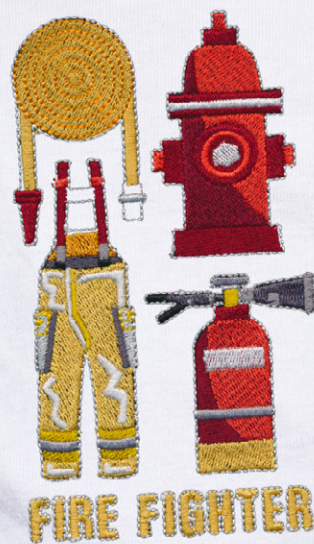

SAVE THE DAY BY BENARTEX STUDIOS

15
Designs

Fits hoop sizes 5" x 7" and larger

THREAD LIST

Isacord Thread Colors

0015 White
 0020 Black
 0108 Cobblestone
 0112 Leadville
 0132 Dark Pewter
 0142 Sterling
 0145 Skylight
 0152 Dolphin