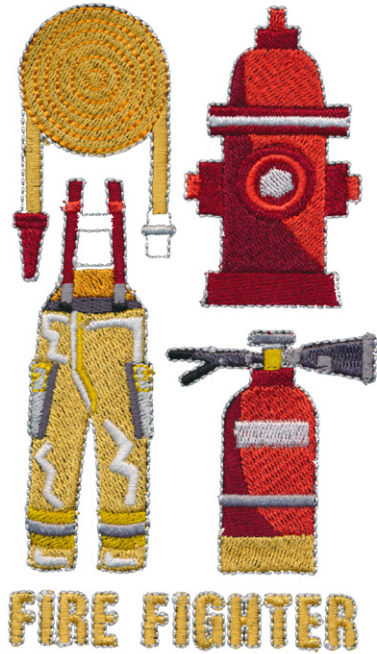

Note: Some designs in this collection may have been created using unique special stitches and/or techniques. To preserve design integrity when rescaling or rotating designs in your software, always rescale or rotate designs using the handles directly on-screen.

82034-09 Fire Fighter Equipment

	Size Inches:	Size mm:	Stitch Count:
	5.67 X 3.21 in.	143.9 X 81.5 mm	24626 St.
	1. Fire Hose.....		0811
	2. Orange Detail		1200
	3. Black Detail		0020
	4. Yellow Detail		0811
	5. Dark Red Detail		2123
	6. Red Detail.....		1913
	7. Light Red Detail.....		1701
	8. White Detail		0015
	9. Dark Grey Detail.....		0132
	10. Black Detail		0020
	11. Light Grey Detail.....		3971
	12. Bright Yellow Detail.....		0504
	13. Grey Detail		0108
	14. White Outlines		0015
	15. Lettering		0811
	16. Lettering Outlines		0015