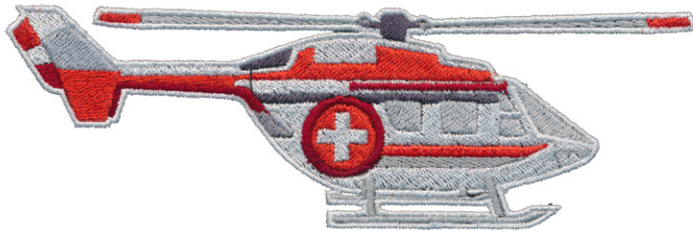

Note: Some designs in this collection may have been created using unique special stitches and/or techniques. To preserve design integrity when rescaling or rotating designs in your software, always rescale or rotate designs using the handles directly on-screen.

82034-08 Air Emergency Medical Services Helicopter

Size Inches: Size mm: Stitch Count:
6.71 X 2.15 in.   **170.3 X 54.6 mm**   **20451 St.**

■ 1. Windows and Blades.....	3971
■ 2. Grey Detail	0108
■ 3. Dark Grey Detail.....	0132
■ 4. Light Grey Detail.....	0145
□ 5. White Detail	0015
■ 6. Light Red Detail.....	1701
■ 7. Red Detail.....	1913
■ 8. Dark Red Detail	2123
■ 9. Lightest Grey Detail.....	0142
□ 10. White Outlines	0015