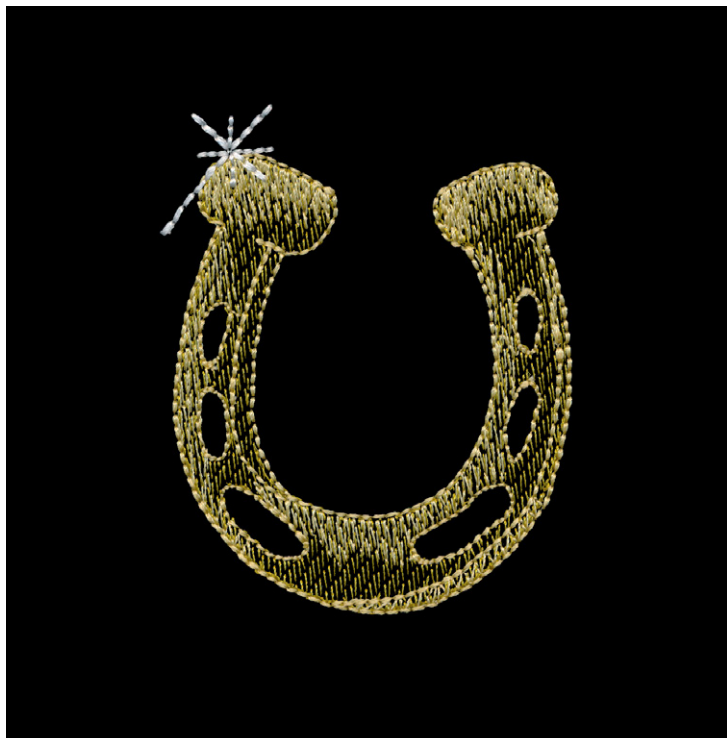

90006-09 Pot of Gold

Size Inches: Size mm: Stitch Count:
2.16 X 1.97 in. **54.9 X 50.0 mm** **3453 St.**

- 1. Gold..... 0442
- 2. Pot4074
- 3. Gold Outlines.....0741
- 4. White Shading..... 0010

90006-10 Horseshoe