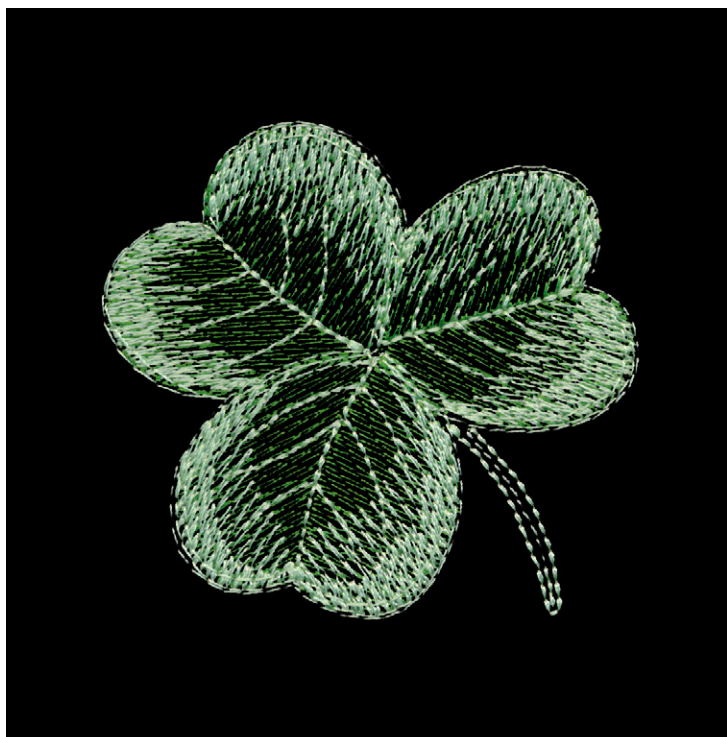

90006-12 Single Clover

Size Inches: Size mm: Stitch Count:
2.54 X 2.74 in.   64.5 X 69.6 mm   4638 St.

1. Clover 5722
2. Clover Shading and Outlines 5650