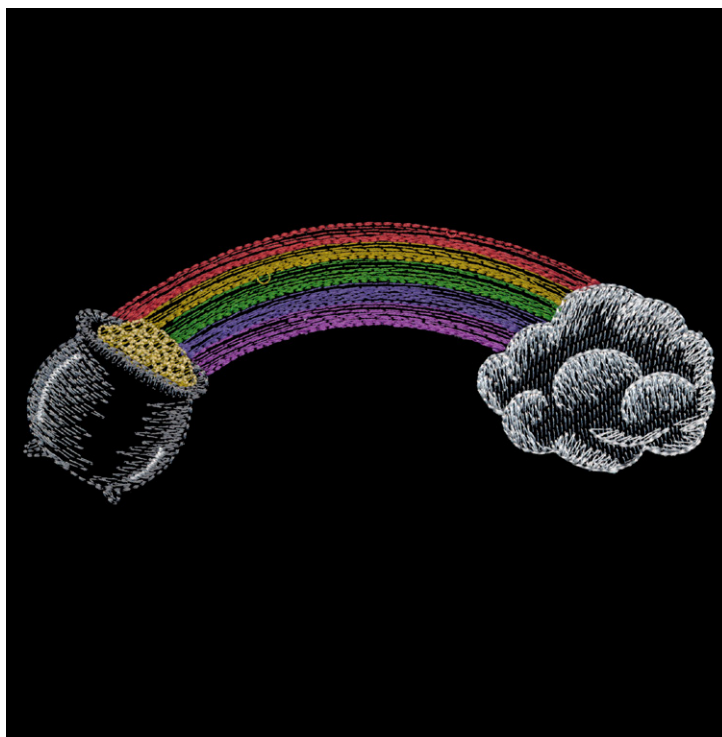

90006-08 Rainbow With Pot of Gold

Size Inches: Size mm: Stitch Count:
5.74 X 2.24 in.   145.8 X 56.9 mm   7258 St.

1. Purple Stripe 2912
2. Blue Stripe..... 3211
3. Green Stripe 5722
4. Gold Stripe and Gold..... 0442
5. Red Stripe 1725
6. Gray Cloud and Pot Shading..... 4074
7. Yellow Gold Shading..... 0741
8. White Pot and Cloud Shading..... 0010