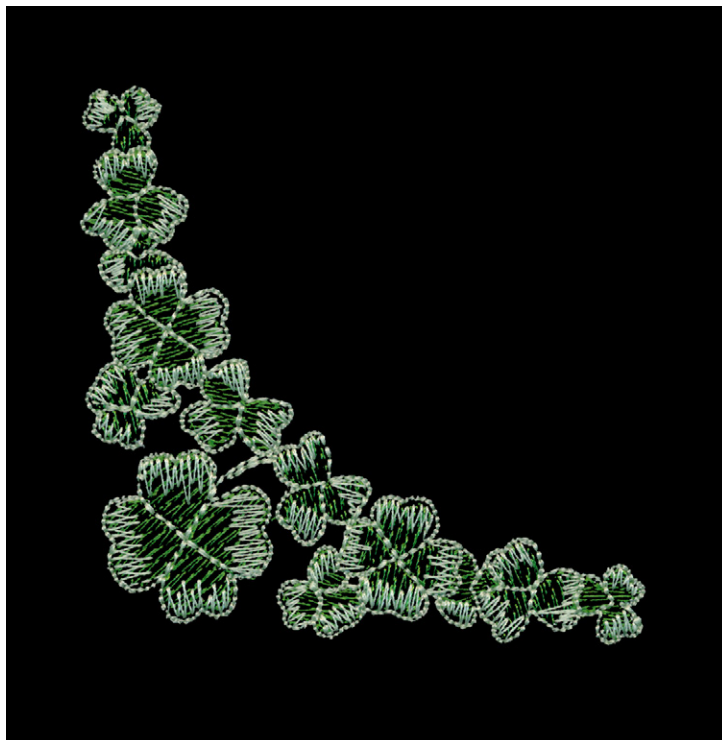

DESIGNS

Note: Some designs in this collection may have been created using unique special stitches and/or techniques. To preserve design integrity when rescaling or rotating designs in your software, always rescale or rotate designs using the handles directly on-screen.

90006-13 Clover Corner

Size Inches: Size mm: Stitch Count:
2.99 X 3.00 in.   75.9 X 76.2 mm   4965 St.

1. Clovers..... 5722
2. Clover Shading and Outlines..... 5650