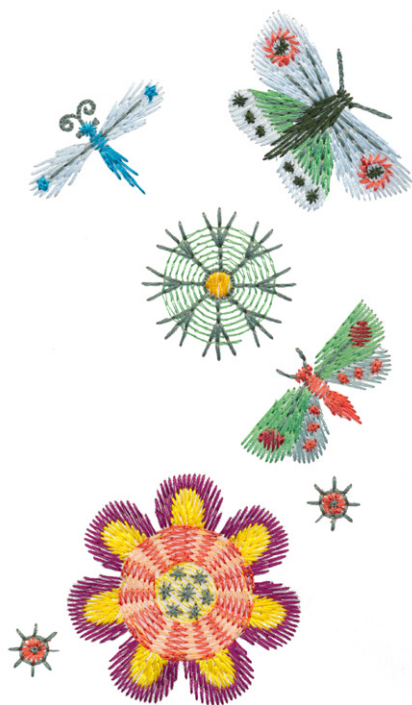

DESIGNS

Note: Some designs in this collection may have been created using unique special stitches and/or techniques. To preserve design integrity when rescaling or rotating designs in your software, always rescale or rotate designs using the handles directly on-screen.

90010-11 Summer Sampler 11

Size Inches: **6.81 X 3.89 in.**   Size mm: **173.0 X 98.8 mm**   Stitch Count: **7638 St.**

	1. Light Green Detail.....	5531
	2. Pale Blue Detail	3963
	3. Light Orange Stamen Detail	0800
	4. Medium Green Detail	5664
	5. Aqua Dragonfly Detail.....	4010
	6. Teal Butterfly Detail	4752
	7. Dark Green Butterfly Detail	5944
	8. Purple Flower Detail.....	2500
	9. Yellow Flower Detail.....	0605
	10. Peach Flower Detail.....	1362
	11. Red Detail	1600
	12. Medium Red Butterfly Detail	1725
	13. Medium Green Flower Detail	5664