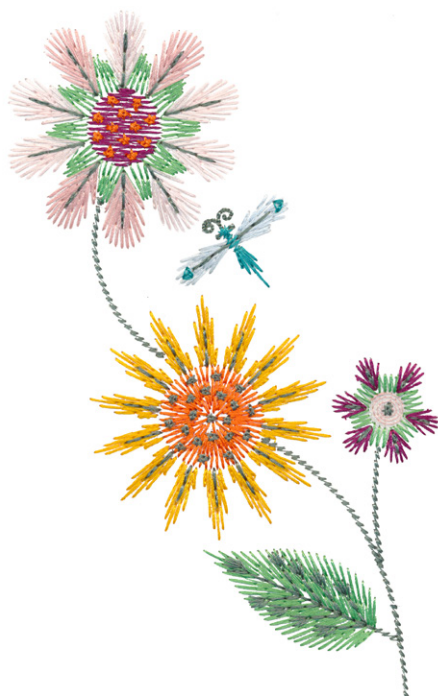

90010-08 Summer Sampler 8

Size Inches: Size mm: Stitch Count:
6.47 X 4.40 in. 164.3 X 111.8 mm 6078 St.

	1. Light Green Leaf Detail.....	5531
	2. Light Orange Flower Detail	0800
	3. Orange Flower Detail.....	1300
	4. Pale Blue Dragonfly Detail	3963
	5. Medium Green Detail	5664
	6. Aqua Dragonfly Detail.....	4610
	7. Light Green Flower Detail.....	5531
	8. Purple Flower Detail.....	2500
	9. Orange Stamen Detail	1300
	10. Medium Pink Flower Detail	1755
	11. Light Pink Flower Detail	2171
	12. Medium Green Flower Detail	5664