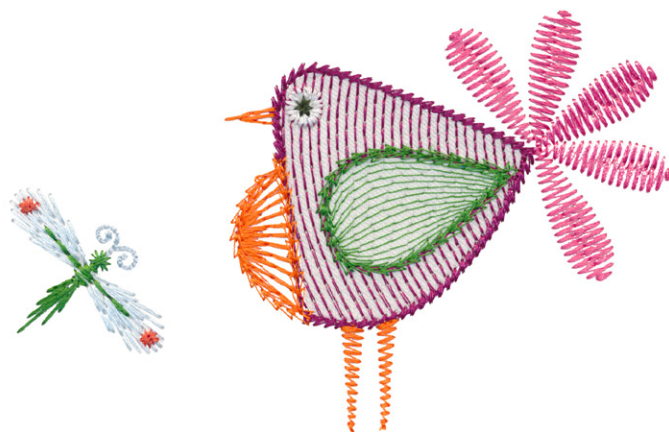

90010-05 Summer Sampler 5

Size Inches: Size mm: Stitch Count:
5.99 X 4.41 in. 152.1 X 112.0 mm 6187 St.

- 1. Teal Bird Detail..... 4752
- 2. Purple Bird Detail.....2500
- 3. White Eye Detail 0010
- 4. Dark Green Eye Detail.....5944
- 5. Light Orange Bird Detail.....0800
- 6. Medium Pink Flower Detail 1755
- 7. Dark Pink Bird Detail.....2520

90010-06 Summer Sampler 6

Size Inches: Size mm: Stitch Count:
3.09 X 4.95 in. 78.5 X 125.7 mm 3840 St.

- 1. Purple Bird Detail.....2500
- 2. Green Bird Detail..... 5722
- 3. White Eye Detail 0010
- 4. Dark Green Eye Detail.....5944
- 5. Orange Bird Detail1300
- 6. Dark Pink Bird Detail2520
- 7. Pale Blue Dragonfly Detail3963
- 8. Green Dragonfly Detail..... 5722
- 9. Red Dragonfly Detail.....1600