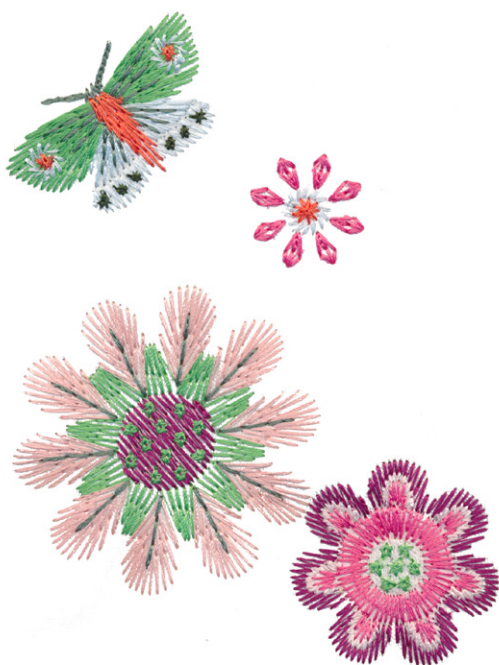

90010-11 Summer Sampler 11

Size Inches: **6.81 X 3.89 in.** Size mm: **173.0 X 98.8 mm** Stitch Count: **7638 St.**

	1. Light Green Detail.....	5531
	2. Pale Blue Detail	3963
	3. Light Orange Stamen Detail	0800
	4. Medium Green Detail	5664
	5. Aqua Dragonfly Detail.....	4010
	6. Teal Butterfly Detail	4752
	7. Dark Green Butterfly Detail	5944
	8. Purple Flower Detail.....	2500
	9. Yellow Flower Detail.....	0605
	10. Peach Flower Detail.....	1362
	11. Red Detail	1600
	12. Medium Red Butterfly Detail	1725
	13. Medium Green Flower Detail	5664

90010-12 Summer Sampler 12

Size Inches: **5.26 X 3.82 in.** Size mm: **133.6 X 97.0 mm** Stitch Count: **5879 St.**

	1. Blue Butterfly Detail.....	3762
	2. Light Green Detail.....	5531
	3. Pale Blue Detail	3963
	4. Medium Pink Flower Detail	1755
	5. Medium Green Detail	5664
	6. Dark Green Butterfly Detail	5944
	7. Purple Flower Detail.....	2500
	8. Light Pink Flower Detail	2171
	9. Red Detail	1600
	10. Dark Pink Flower Detail.....	2520
	11. Light Green Stamen Detail	5531