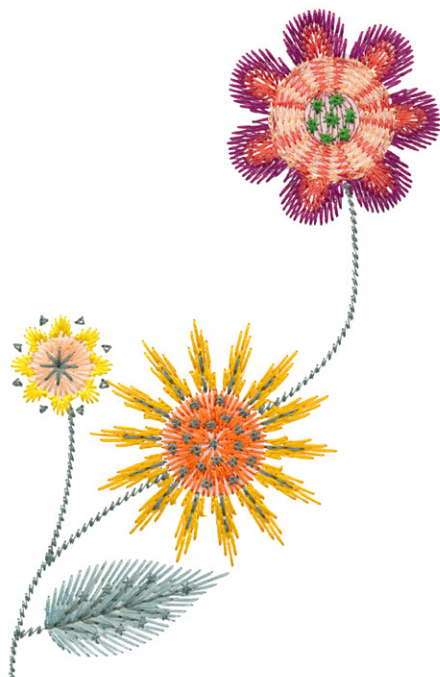

DESIGNS

Note: Some designs in this collection may have been created using unique special stitches and/or techniques. To preserve design integrity when rescaling or rotating designs in your software, always rescale or rotate designs using the handles directly on-screen.

90010-07 Summer Sampler 7

Size Inches: Size mm: Stitch Count:
6.47 X 4.05 in. 164.3 X 102.9 mm 6586 St.

	1. Teal Detail	4752
	2. Purple Flower Detail.....	2500
	3. Medium Red Flower Detail.....	1725
	4. Yellow Flower Detail.....	0605
	5. Red Flower Detail	1600
	6. Peach Flower Detail.....	1362
	7. Green Flower Detail	5722
	8. Light Orange Flower Detail	0800
	9. Orange Flower Detail.....	1300
	10. Medium Green Detail	5664