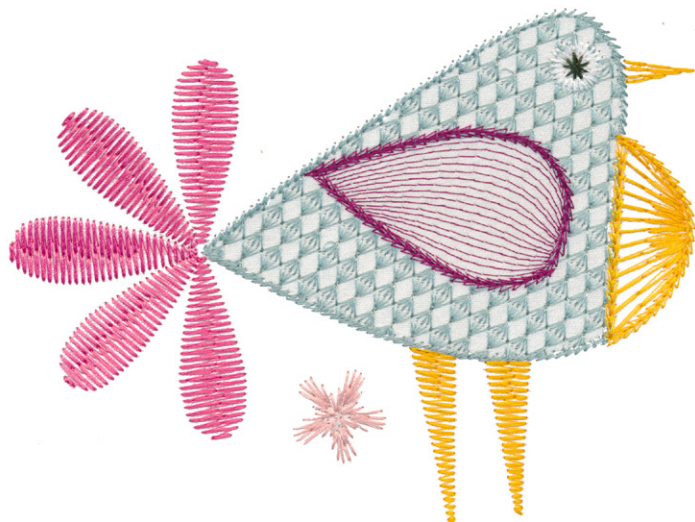

DESIGNS

Note: Some designs in this collection may have been created using unique special stitches and/or techniques. To preserve design integrity when rescaling or rotating designs in your software, always rescale or rotate designs using the handles directly on-screen.

90010-05 Summer Sampler 5

Size Inches: Size mm: Stitch Count:
5.99 X 4.41 in.   152.1 X 112.0 mm   6187 St.

1. Teal Bird Detail..... 4752
2. Purple Bird Detail.....2500
3. White Eye Detail 0010
4. Dark Green Eye Detail.....5944
5. Light Orange Bird Detail.....0800
6. Medium Pink Flower Detail 1755
7. Dark Pink Bird Detail.....2520

90010-06 Summer Sampler 6

Size Inches: Size mm: Stitch Count:
3.09 X 4.95 in.   78.5 X 125.7 mm   3840 St.