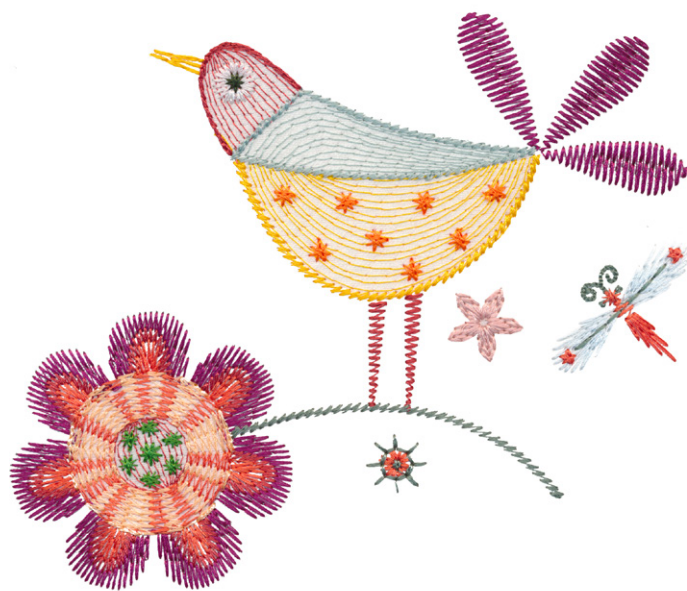

DESIGNS

Note: Some designs in this collection may have been created using unique special stitches and/or techniques. To preserve design integrity when rescaling or rotating designs in your software, always rescale or rotate designs using the handles directly on-screen.

90010-02 Summer Sampler 2

Size Inches: Size mm: Stitch Count:
5.97 X 4.85 in.   151.6 X 123.2 mm   7300 St.

■	1. Light Orange Bird Detail.....	0800
■	2. Purple Bird Detail.....	2500
■	3. Orange Bird Detail.....	1300
■	4. Medium Red Bird Detail.....	1725
■	5. Teal Bird Detail.....	4752
■	6. White Eye Detail.....	0010
■	7. Dark Green Eye Detail.....	5944
■	8. Purple Flower Detail.....	2500
■	9. Medium Red Flower Detail.....	1725
■	10. Red Flower Detail.....	1600
■	11. Peach Flower Detail.....	1362
■	12. Green Flower Detail.....	5722
■	13. Medium Pink Flower Detail.....	1755
■	14. Pale Blue Dragonfly Detail.....	3963
■	15. Medium Green Detail.....	5664
■	16. Red Dragonfly Detail.....	1600