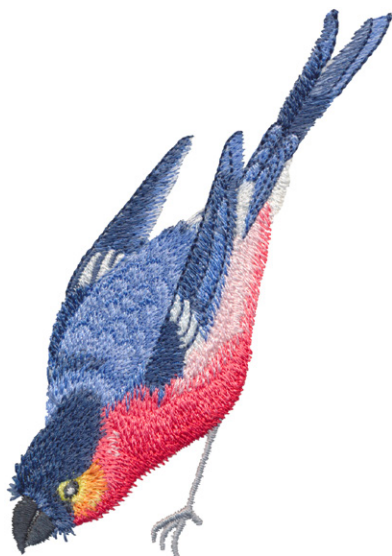

90011-14 Robin

Size Inches: Size mm: Stitch Count:
4.60 X 3.19 in. 116.8 X 81.0 mm 9796 St.

- 1. Off White Bird Detail.....0870
- 2. Tan Detail0842
- 3. Bronze Detail.....1032
- 4. Orange Detail1301
- 5. Dark Orange Detail1312
- 6. Sunset Orange Detail1200
- 7. Brown Detail1134
- 8. White Detail.....0015
- 9. Black Detail0020
- 10. Light Gray Detail.....0124
- 11. Gray Shading0142

90011-15 Siskin

Size Inches: Size mm: Stitch Count:
3.51 X 4.27 in. 89.2 X 108.5 mm 14383 St.

- 1. Off White Detail.....0970
- 2. Gray Detail 0142
- 3. Dark Gray Shading0108
- 4. Light Yellow Detail.....0230
- 5. Sunbeam Detail0220
- 6. Medium Yellow Detail..... 0232
- 7. Light Brass Detail..... 0221
- 8. Charcoal Detail..... 4174
- 9. Black Detail 0020
- 10. White Detail.....0015
- 11. Tarnished Gold Detail..... 0442
- 12. Legs1134

90011-16 Bullfinch

Size Inches: Size mm: Stitch Count:
4.39 X 3.18 in. 111.5 X 80.8 mm 12823 St.

- 1. Leg 0131
- 2. Red Detail1805
- 3. Light Blue Detail.....3640
- 4. White Detail.....0015
- 5. Medium Red Detail1753
- 6. Pink Detail..... 2160
- 7. Orange Detail.....1030
- 8. Dark Orange Shading1114
- 9. Medium Blue Detail3631
- 10. Yellow Detail.....0230
- 11. Dark Blue Detail3654
- 12. Charcoal Detail..... 4174
- 13. White Detail.....0015
- 14. Slate Blue Detail..... 3732