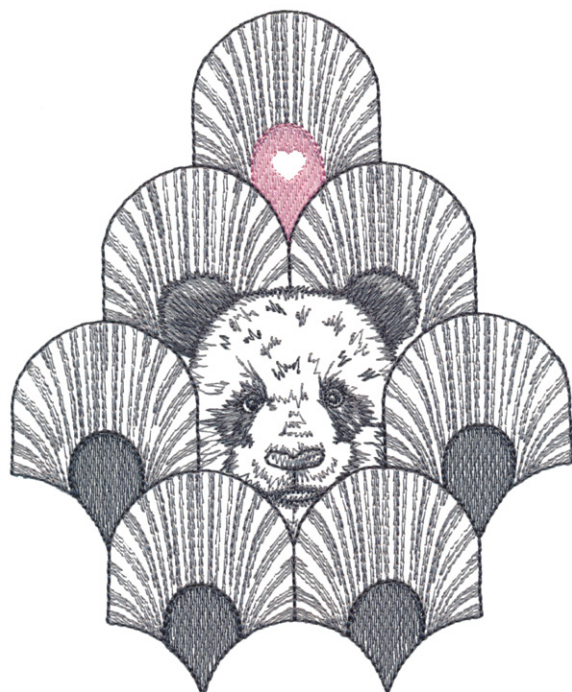

90013-07 Zebra Run 2

Size Inches: Size mm: Stitch Count:
7.00 X 4.20 in. 177.8 X 106.7 mm 11111 St.

- 1. Medium Gray Detail.....4074
- 2. Dark Gray Detail.....4174
- 3. Pink Detail.....2152

90013-08 Panda Fan