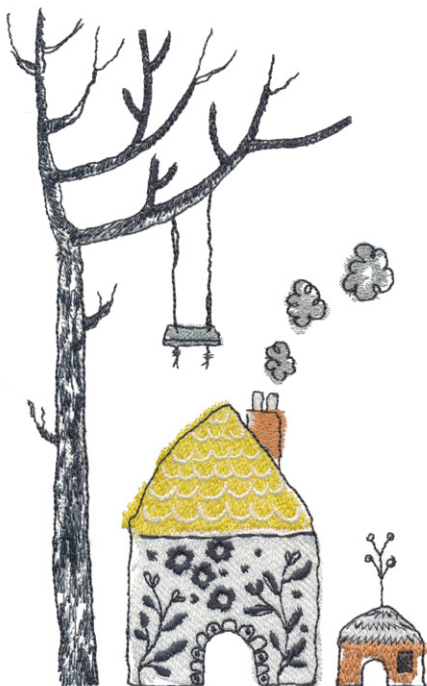

DESIGNS

Note: Some designs in this collection may have been created using unique special stitches and/or techniques. To preserve design integrity when rescaling or rotating designs in your software, always rescale or rotate designs using the handles directly on-screen.

90014-07 Whimsical Cottage

Size Inches: Size mm: Stitch Count:
7.46 X 4.50 in.   189.5 X 114.3 mm   18144 St.

1. Gray Detail 0142
2. Off White Walls, Roof & Chimney Detail .0101
3. Yellow Detail 0221
4. Light Brown Detail.....1133
5. Charcoal Detail..... 4174
6. Off White Shingles Detail.....0101