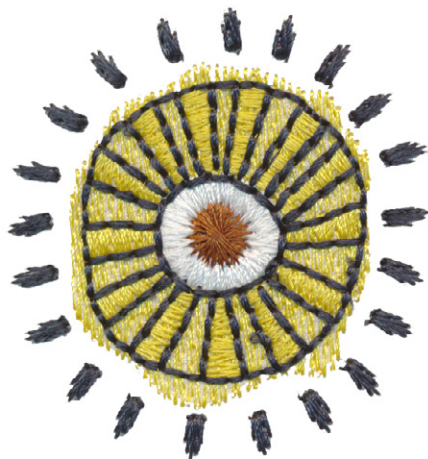

DESIGNS

Note: Some designs in this collection may have been created using unique special stitches and/or techniques. To preserve design integrity when rescaling or rotating designs in your software, always rescale or rotate designs using the handles directly on-screen.

90014-15 Whimsical Sun

Size Inches: Size mm: Stitch Count:
2.00 X 1.87 in.   50.8 X 47.5 mm   2895 St.

1. Off White Detail.....0101
2. Light Brown Detail.....1134
3. Yellow Detail..... 0221
4. Charcoal Detail..... 4174