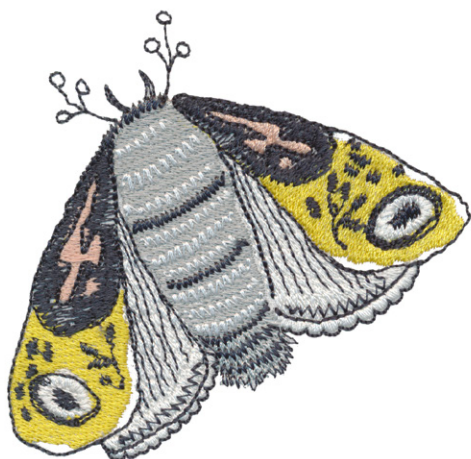

DESIGNS

Note: Some designs in this collection may have been created using unique special stitches and/or techniques. To preserve design integrity when rescaling or rotating designs in your software, always rescale or rotate designs using the handles directly on-screen.

90014-09 Whimsical Moth

Size Inches: Size mm: Stitch Count:
3.41 X 3.45 in.   86.6 X 87.6 mm   12964 St.

1. Yellow Detail 0221
2. Gray Detail 0142
3. Pink Detail.....1760
4. Off White Detail.....0101
5. Charcoal Detail..... 4174