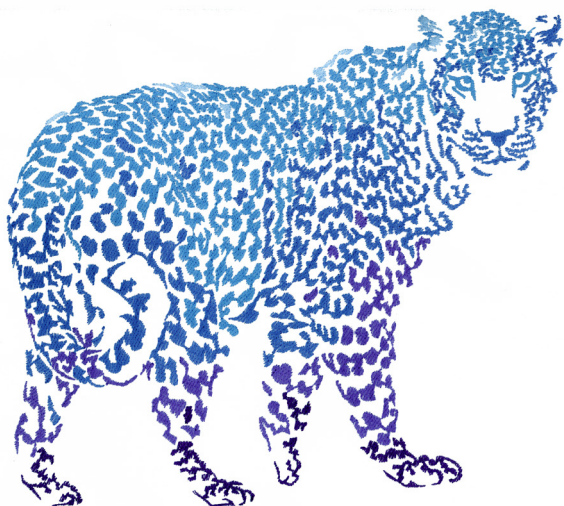

90028-01 Pretty in Pink Flamingo

Size Inches: Size mm: Stitch Count:
7.75 X 7.75 in. 196.9 X 196.8 mm 98825 St.

	1. White Detail	0010
	2. Aqua Detail	5230
	3. Medium Green Detail	5912
	4. Light Green Detail	6011
	5. Dark Green Detail.....	5833
	6. Medium Blue Detail	3830
	7. Light Pink Flower and Leaf Detail.....	2155
	8. Medium Pink Flower and Leaf Detail.....	2532
	9. Dark Pink Flower and Leaf Detail.....	2508
	10. Medium Purple Stem and Leaf Detail.....	2920
	11. Dark Purple Flower and Leaf Detail	2953
	12. Design Underlay Match Fabric	0010
	13. Dark Pink Flamingo	2508
	14. Medium Purple Flamingo	2920
	15. Medium Pink Flamingo.....	2532
	16. Light Pink Flamingo.....	2155
	17. Medium Green Leaf Detail	5912
	18. Light Green Leaf Detail	6011
	19. Dark Green Leaf Detail.....	5833
	20. Medium Purple Leaf Detail	2920
	21. Dark Flamingo and Leaf Detail.....	2953

90028-02 Mick Jaguar

Size Inches: Size mm: Stitch Count:
9.34 X 7.71 in. 237.3 X 195.9 mm 41790 St.

	1. Medium Blue Detail	3830
	2. Light Blue Detail	3730
	3. Dark Blue Detail	3810
	4. Medium Purple Detail	2920
	5. Dark Purple Detail	2953

90028-03 Macaw Ya Later

Size Inches: Size mm: Stitch Count:
8.88 X 7.59 in. 225.6 X 192.9 mm 44494 St.

	1. Design Underlay Match Fabric	0010
	2. White Detail	0010
	3. Medium Green Detail	5912
	4. Dark Green Detail	5833
	5. Orange Detail	1220
	6. Dark Aqua Detail	5210
	7. Light Aqua Detail	5450
	8. Light Green Detail	6011
	9. Medium Pink Detail	2532
	10. Dark Pink Detail	2508
	11. Medium Purple Detail	2920
	12. Dark Purple Detail	2953