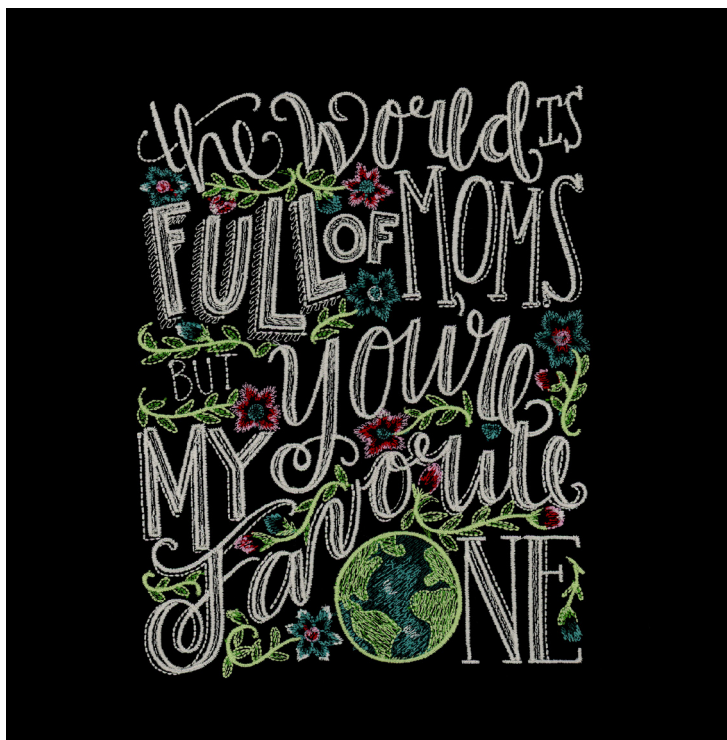

MATERIALS

Note: Some designs in this collection may have been created using unique special stitches and/or techniques. To preserve design integrity when rescaling or rotating designs in your software, always rescale or rotate designs using the handles directly on-screen.

90035-01 The World Is Full of Moms

Size Inches: Size mm: Stitch Count:

S 6.87 X 5.31 in.   174.5 X 134.8 mm   44896 St.
L 9.07 X 7.01 in.   230.4 X 178.0 mm   58852 St.

- ☐ 1. White Words..... 0015
- ☐ 2. Seagreen Detail..... 4625
- ☐ 3. Red Detail..... 2101
- ☐ 4. Deep Aqua Detail 4610
- ☐ 5. Emerald Detail..... 5510
- ☐ 6. Mint Detail 5740
- ☐ 7. Pink Detail 2550
- ☐ 8. White Detail 0015