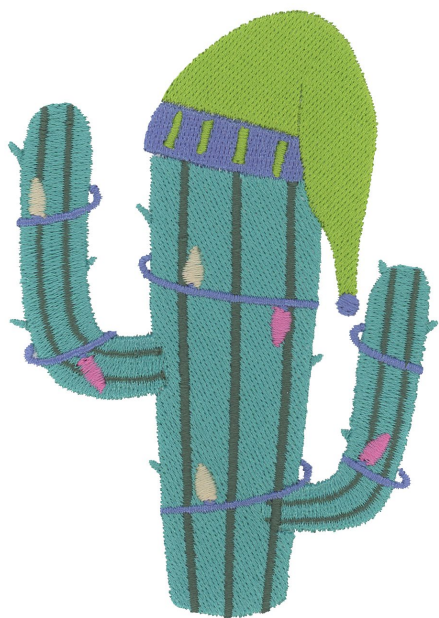

DESIGNS

Note: Some designs in this collection may have been created using unique special stitches and/or techniques. To preserve design integrity when rescaling or rotating designs in your software, always rescale or rotate designs using the handles directly on-screen.

90037-07 Christmas Cactus

Size Inches:	Size mm:	Stitch Count:
4.31 X 3.10 in.	109.5 X 78.7 mm	14406 St.

1. Teal Cactus 4620
2. Green Cactus Stripes 5233
3. Blue Hat and Light String 3410
4. Bright Green Hat 5912
5. Pink Lights 2532
6. Off White Lights 1140