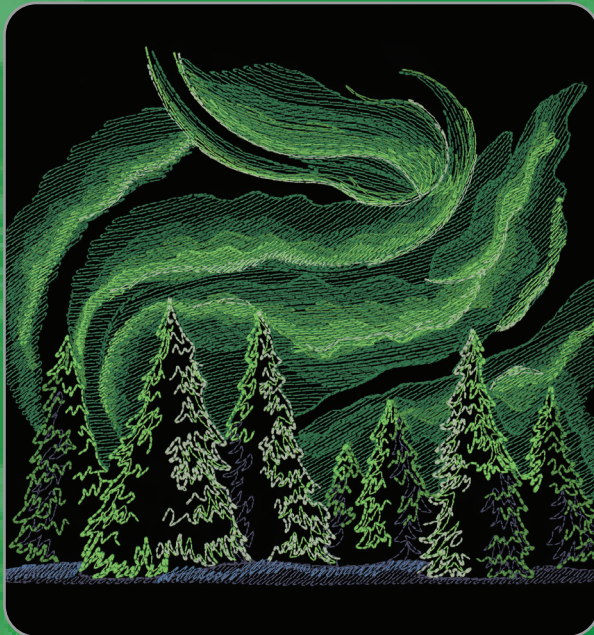

WINTER NORTHERN LIGHTS

ISACORD THREAD COLORS:

COLLECTION NO. PK50033
2 DESIGNS
LARGEST DESIGN: 6.74 X 6.39 IN.

0221	2912	5422
0442	3045	5500
0520	3743	5613
0670	3810	5650
2715	3910