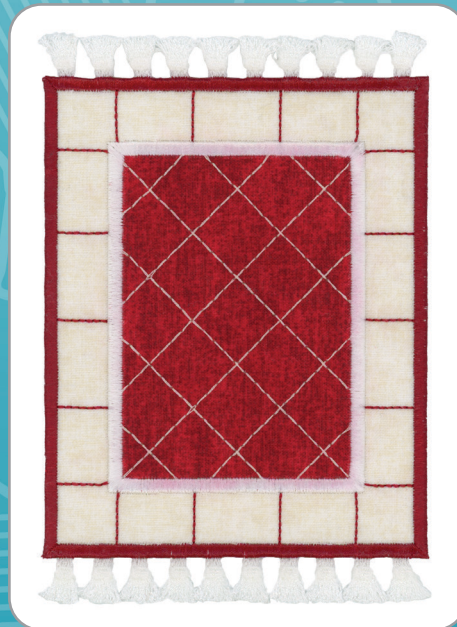

COLLECTION NO. 80383
11 DESIGNS
LARGEST DESIGN: 6.46 X 6.24 IN.

ISACORD THREAD COLORS:
0020

**ORNATE
MUG RUGS**

COLLECTION NO. PK10064

3 DESIGNS

LARGEST DESIGN: 5.81 X 3.94 IN.

COMPLETED PROJECT: 4" W X 6" L

PROJECT INSTRUCTIONS INCLUDED

ISACORD THREAD COLORS:

0010

1913

0020

4620

0184

0870

BARNYARD PUZZLES

COLLECTION NO. PK10084

4 DESIGNS/16 FILES

LARGEST DESIGN: 4.96 X 6.48 IN.

COMPLETED PROJECT: 10" W X 10" L

PROJECT INSTRUCTIONS INCLUDED

ISACORD THREAD COLORS:

0010	0781	2152
0020	1430	2153
0176	1704	2155
0600	1902	
0608	1972	