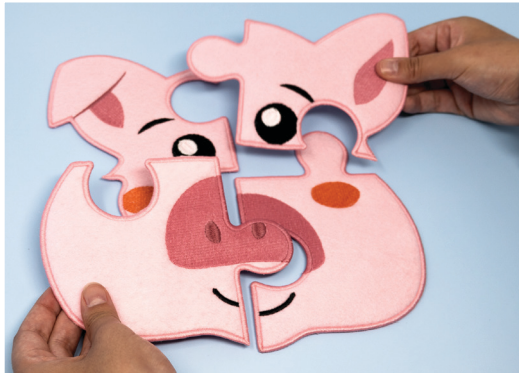

OESD™

SPREE STITCHERS CLUB

December 2024

USB

STEAMBOAT WILLIE

COLLECTION NO. 12984
 10 DESIGNS
 LARGEST DESIGN: 8.94 X 1.84 IN.

ISACORD THREAD COLORS:

0015	0138
0020	3770
0105	4073

COLLECTION NO. 80383
11 DESIGNS
LARGEST DESIGN: 6.46 X 6.24 IN.

ISACORD THREAD COLORS:
0020

**ORNATE
MUG RUGS**

COLLECTION NO. PK10064

3 DESIGNS

LARGEST DESIGN: 5.81 X 3.94 IN.

COMPLETED PROJECT: 4" W X 6" L