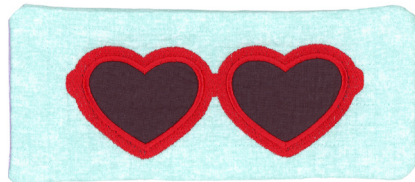

COLLECTION NO. 51299 • 10 DESIGNS

ISACORD THREAD COLORS:

0131	1055	5101
0660	1753	5115
0721	1840	5326
0741	1900	
0747	1906	
0761	1912	
0781	3770	
0941	5050	

LIFE'S A BEACH
COLLECTION NO. 51300 • 12 DESIGNS

LARGEST DESIGN: 6.79 X 5.02 IN

LIFE'S A BEACH

COLLECTION NO. 51300 • 12 DESIGNS

ISACORD THREAD COLORS:

0015	1753	4531
0520	1860	4740
0704	2508	
1220	2550	
1362	4220	

SPEC-TACULAR EYEGLASS CASES
COLLECTION NO. 51301 • 6 DESIGNS

LARGEST DESIGN: 8.35 X 4.43 IN • PROJECT INSTRUCTIONS INCLUDED

SPEC-TACULAR EYEGLASS CASES
COLLECTION NO. 51301 • 6 DESIGNS

ISACORD THREAD COLORS:

0010	1904	3906
0020	2508	4103
0600	2550	4625
1102	2905	5010
1310	2910	
1800	2920	