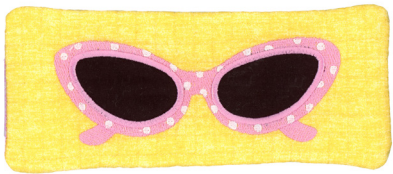

COLLECTION NO. 51299 • 10 DESIGNS

ISACORD THREAD COLORS:

0131	1055	5101
0660	1753	5115
0721	1840	5326
0741	1900	
0747	1906	
0761	1912	
0781	3770	
0941	5050	

LIFE'S A BEACH
COLLECTION NO. 51300 • 12 DESIGNS

LARGEST DESIGN: 6.79 X 5.02 IN

LIFE'S A BEACH

COLLECTION NO. 51300 • 12 DESIGNS

ISACORD THREAD COLORS:

0015	1753	4531
0520	1860	4740
0704	2508	
1220	2550	
1362	4220	

SPEC-TACULAR EYEGLASS CASES
COLLECTION NO. 51301 • 6 DESIGNS

LARGEST DESIGN: 8.35 X 4.43 IN • PROJECT INSTRUCTIONS INCLUDED

SPEC-TACULAR EYEGLASS CASES
COLLECTION NO. 51301 • 6 DESIGNS

ISACORD THREAD COLORS:

0010	1904	3906
0020	2508	4103
0600	2550	4625
1102	2905	5010
1310	2910	
1800	2920	